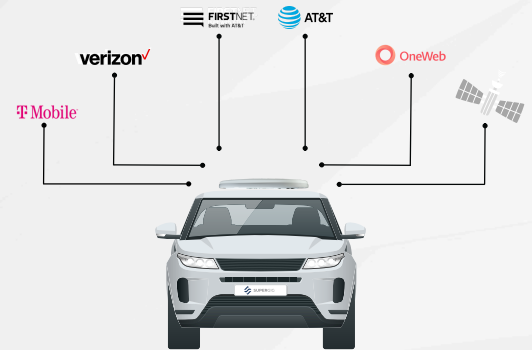

Why Settle For Limited Connectivity Options When You Can Have Them All?

Stay Connected When It Matters Most

SuperGIG™ is the industry’s most advanced multi-network connectivity solution, designed to keep public safety agencies, first responders, and critical enterprises online—even in the most challenging environments. By seamlessly blending major LTE carriers, LEO satellite (Eutelsat OneWeb), and GEO satellite, SuperGIG™ ensures your team has uninterrupted access to mission-critical applications, real-time data, and reliable communications when and where you need them.

Why SuperGIG™?

- Uninterrupted Connectivity** – Seamless failover between LTE and satellite for always-on communication
- High-Speed Performance** – Get up to 500 Mbps for smooth video streaming, cloud access, and remote operations
- Expansive Coverage** – Operates nationwide, covering remote, off-grid, and disaster-stricken areas
- Secure & Reliable** – Enterprise-grade encryption ensures data security and integrity
- Plug & Play Deployment** – Quick setup for mobile command centers, fleets, and field operations

How It Works

SuperGIG™ dynamically selects the best available connection:

Multi-Carrier LTE
AT&T, Verizon, T-Mobile, FirstNet

LEO Satellite
Eutelsat OneWeb for high-speed, low-latency coverage

GEO Satellite Backup
Additional redundancy for critical operations

SuperGIG™ Deployment Options

- ◆ **SuperGIG™ LEO GO Case** – Rugged, portable solution for field operations
- ◆ **Fixed & Vehicle-Mounted** – For mobile command centers, emergency response units, and remote work sites