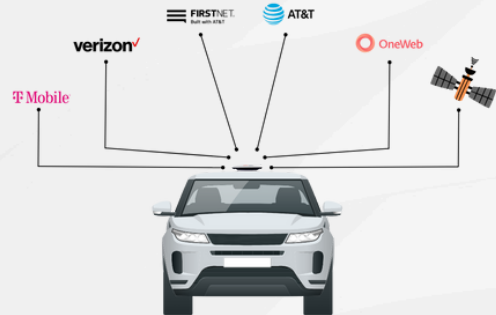

Why Settle For Limited Connectivity Options When You Can Have Them All?

Stay Connected When It Matters Most

SuperGIG™ is the industry's most advanced multi-network connectivity solution, designed to keep public safety agencies, first responders, and critical enterprises online—even in the most challenging environments. By seamlessly blending major LTE carriers, LEO satellite (Eutelsat OneWeb), and GEO satellite, SuperGIG™ ensures your team has uninterrupted access to mission-critical applications, real-time data, and reliable communications when and where you need them.

Why SuperGIG™?

- Uninterrupted Connectivity** – Seamless failover between LTE and satellite for always-on communication
- High-Speed Performance** – Get up to 500 Mbps for smooth video streaming, cloud access, and remote operations
- Expansive Coverage** – Operates nationwide, covering remote, off-grid, and disaster-stricken areas
- Secure & Reliable** – Enterprise-grade encryption ensures data security and integrity
- Plug & Play Deployment** – Quick setup for mobile command centers, fleets, and field operations

Additional redundancy for critical operations

Industries That Trust SuperGIG™

- Public Safety & First Responders** – Police, fire, and EMS rely on SuperGIG™ for real-time data and comms in the field
- Critical Infrastructure & Utilities** – Maintain remote site monitoring, SCADA connectivity, and outage response operations
- Fleet & Mobile Operations** – Keep government fleets, emergency vehicles, and workforces connected nationwide
- Mining, Oil & Gas** – Extend connectivity to remote drilling sites and operational bases
- Manufacturing & Industrial Sites** – Enable smart factory automation and IoT deployments

SuperGIG™ Deployment Options

- ◆ **SuperGIG™ LEO GO Case** – Rugged, portable solution for field operations
- ◆ **Fixed & Vehicle-Mounted** – For mobile command centers, emergency response units, and remote work sites